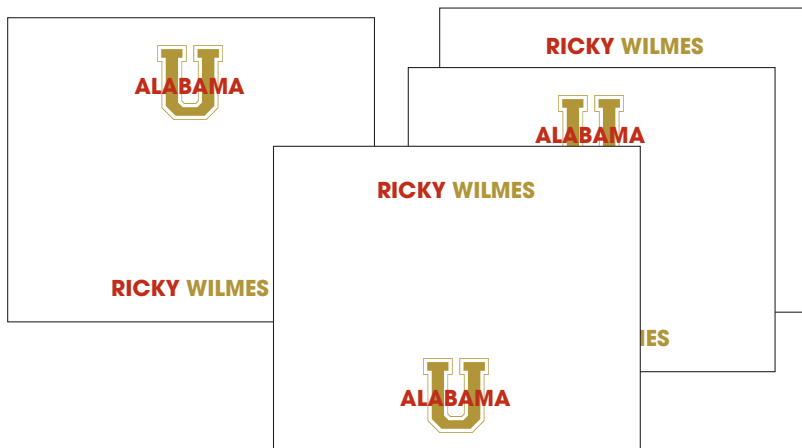

Additional University Memo Pad Color Options

1st Imprint Color: **Scarlet** / 2nd Imprint Color: **Harvest**

1st Imprint Color: **Sapphire** / 2nd Imprint Color: **Marigold**

Imprint Colors

Choose from imprint colors below.

First Name and School Name 1st imprint color choice.

Last Name and "U" 2nd imprint color choice.

Cloverleaf	French Kiss	Pewter
Cornflower	Harvest	Purple
Cotton Candy	Hydrangea	Rosewood
Ebony	Margarita	Sapphire
Espresso	Marigold	Scarlet
Evergreen	Mulberry	Tangerine
Fern	Peacock	